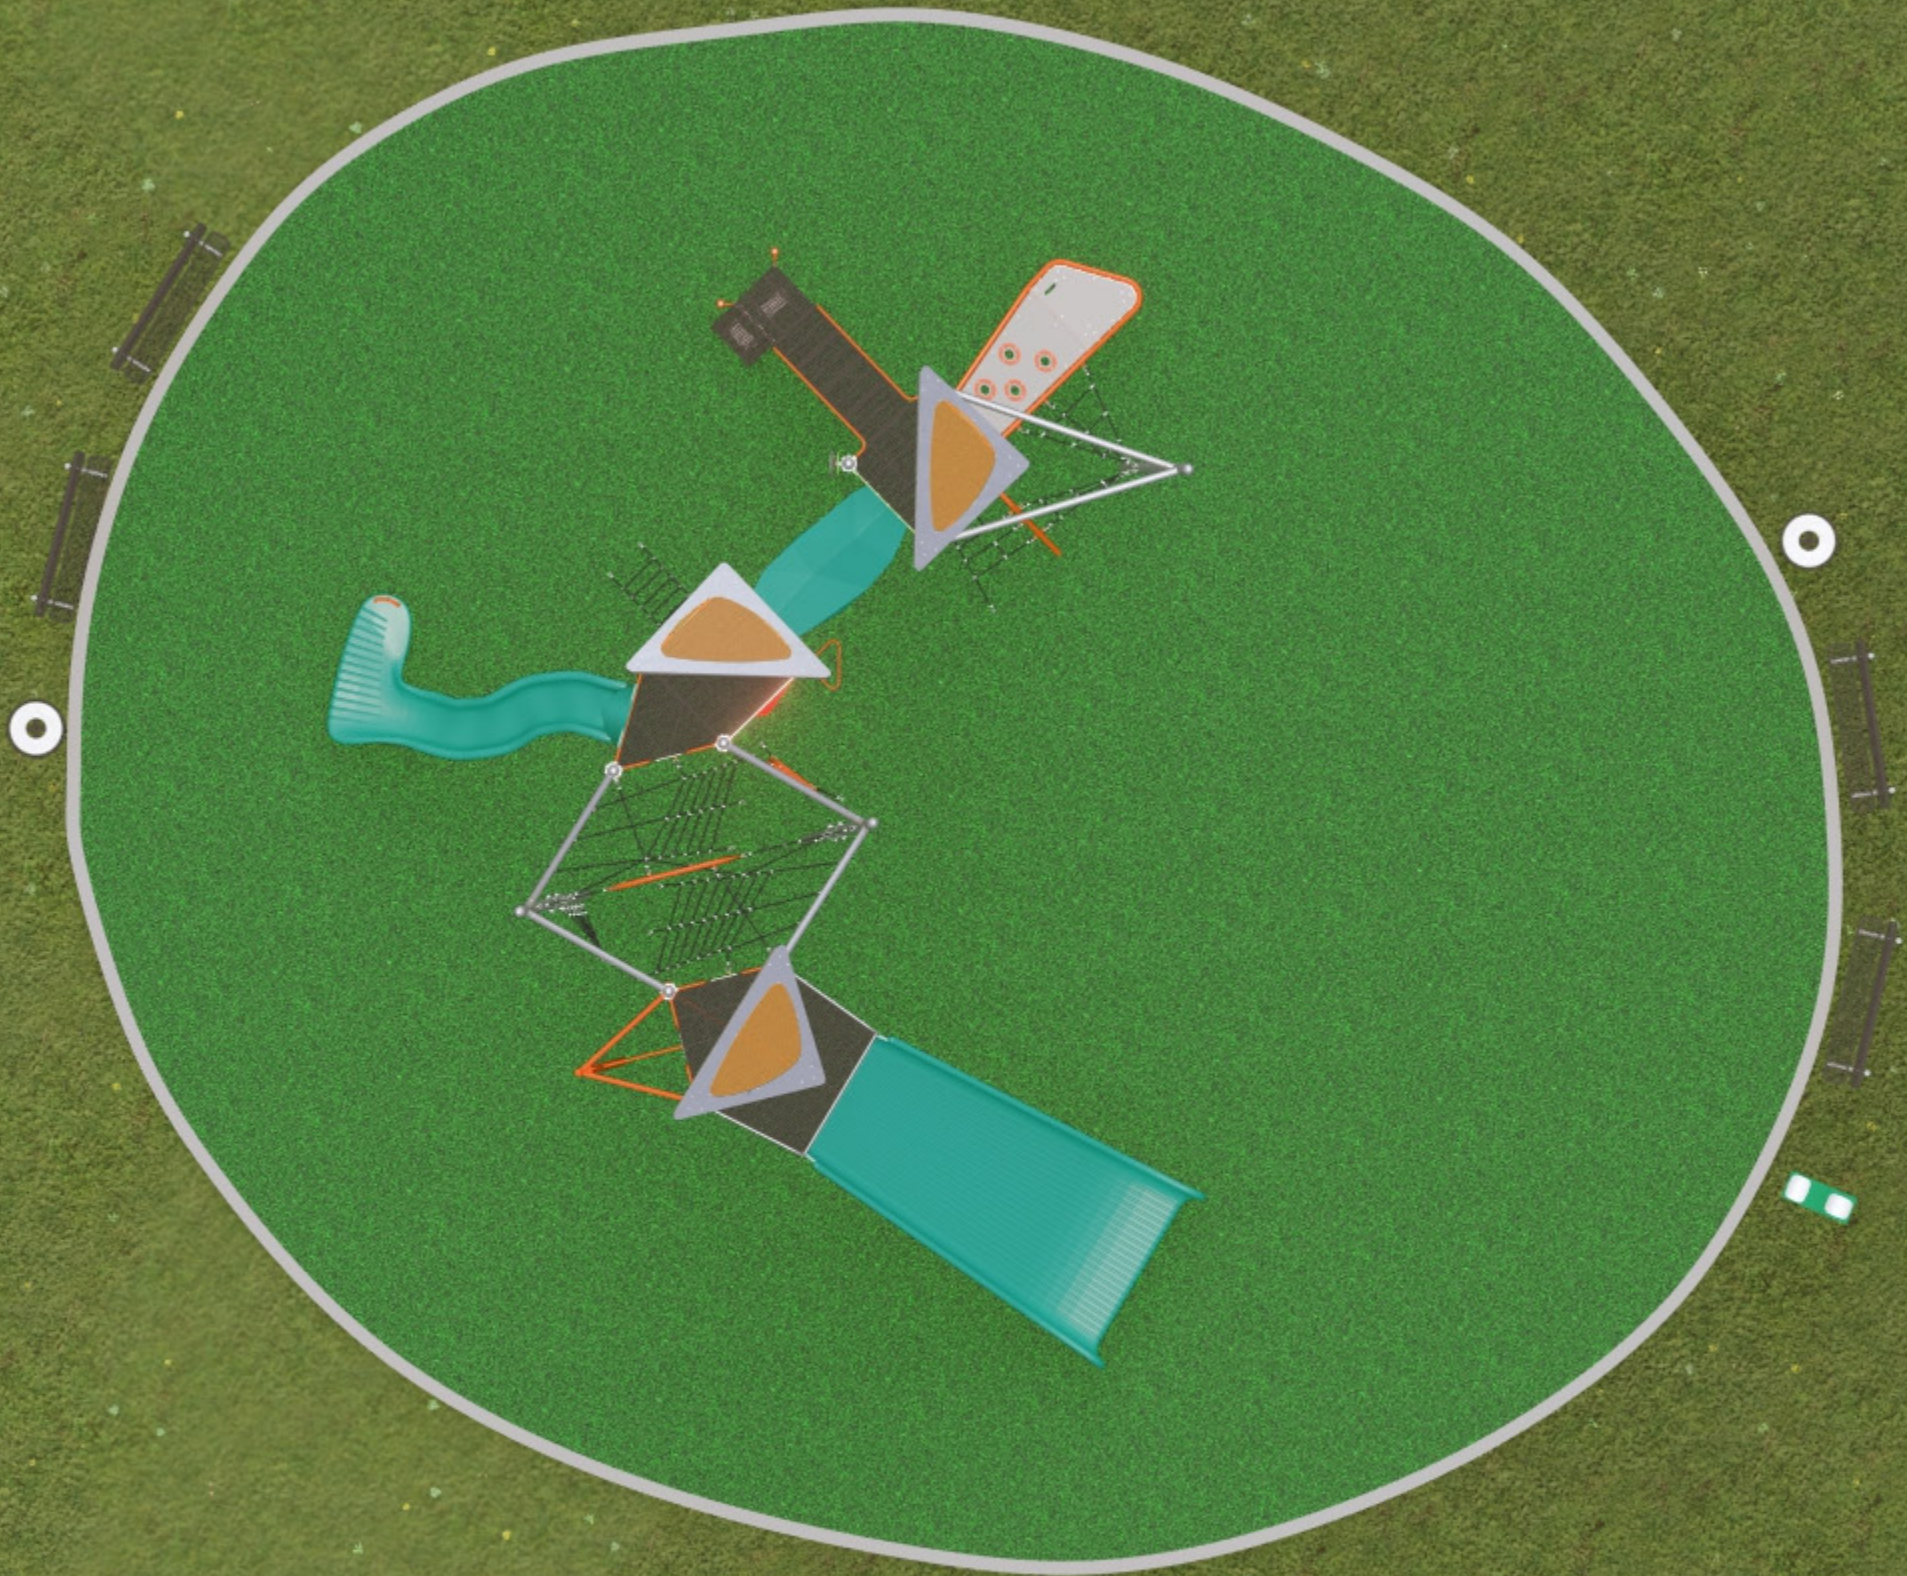

COLOR PALETTE:

MANUFACTURERS:

PROJECT:

LYNBROOK  
BAY POINT, CA

DESIGNED BY:  
ANTHONY KENASTON  
APRIL 11, 2022  
DRAWING #  
C22043PM

DESIGNED FOR:

AGES  
5-12

since 1979  
dave bang  
associates inc.  
park+playground

SHEET PLASTIC 2: N/A

2-TONE PLASTIC: N/A

ROPE: BLACK

ECO-ARMOR: GRAY

LYNBROOK  
BAY POINT, CA

DESIGNED BY:

ANTHONY KENASTON  
APRIL 11, 2022  
DRAWING #  
C22043PM

DESIGNED FOR:

AGES  
5-12

since 1979  
**dave bang**  
associates inc.  
park+playground